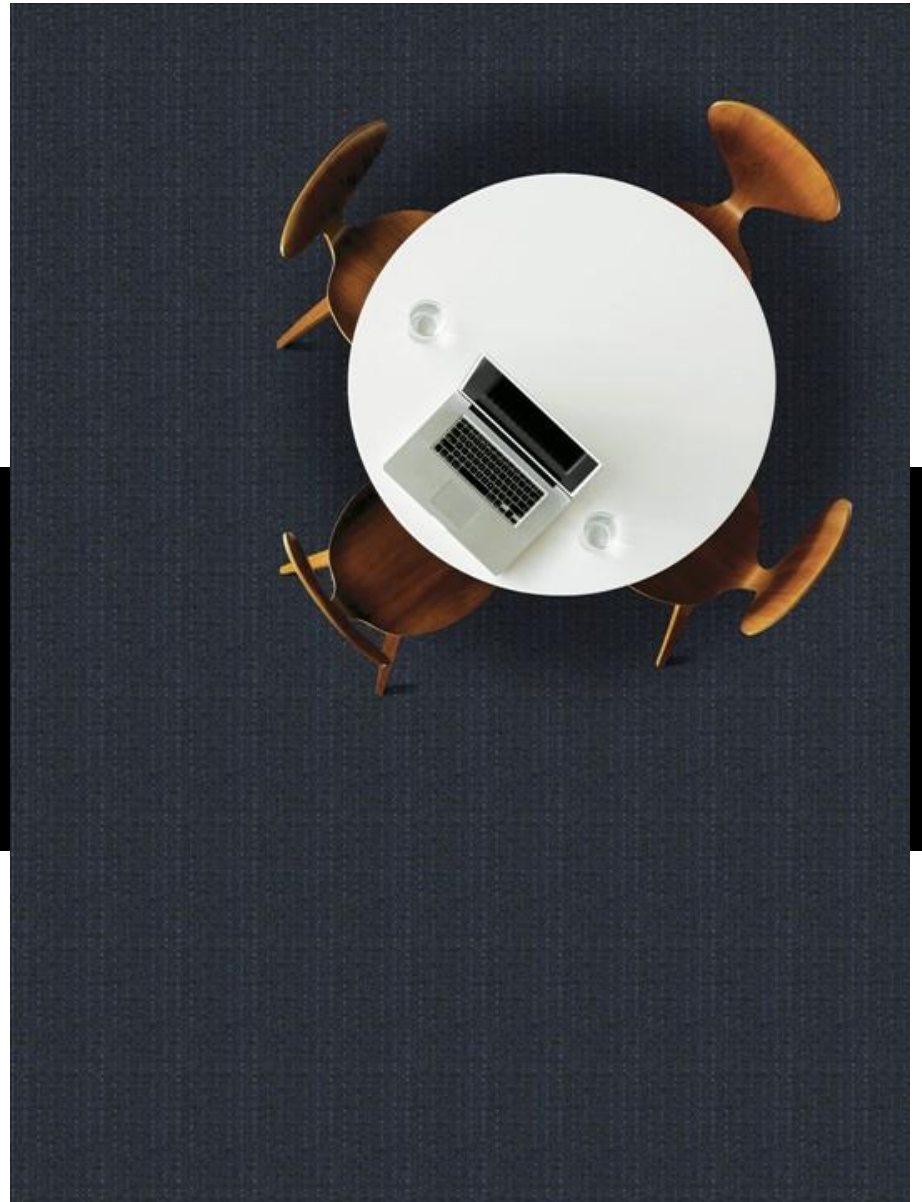

# General – Finishes Throughout

Door Finish

General Paint

4" Vinyl Cove Base

Accent Paints

Vinyl Composition Tile  
Storage Rooms

Open Office Broadloom Carpet

Product installation image. Please refer to physical samples for all colors.

Private Office / Conference Room  
Broadloom Carpet

Product installation image. Please refer to physical samples for all colors.