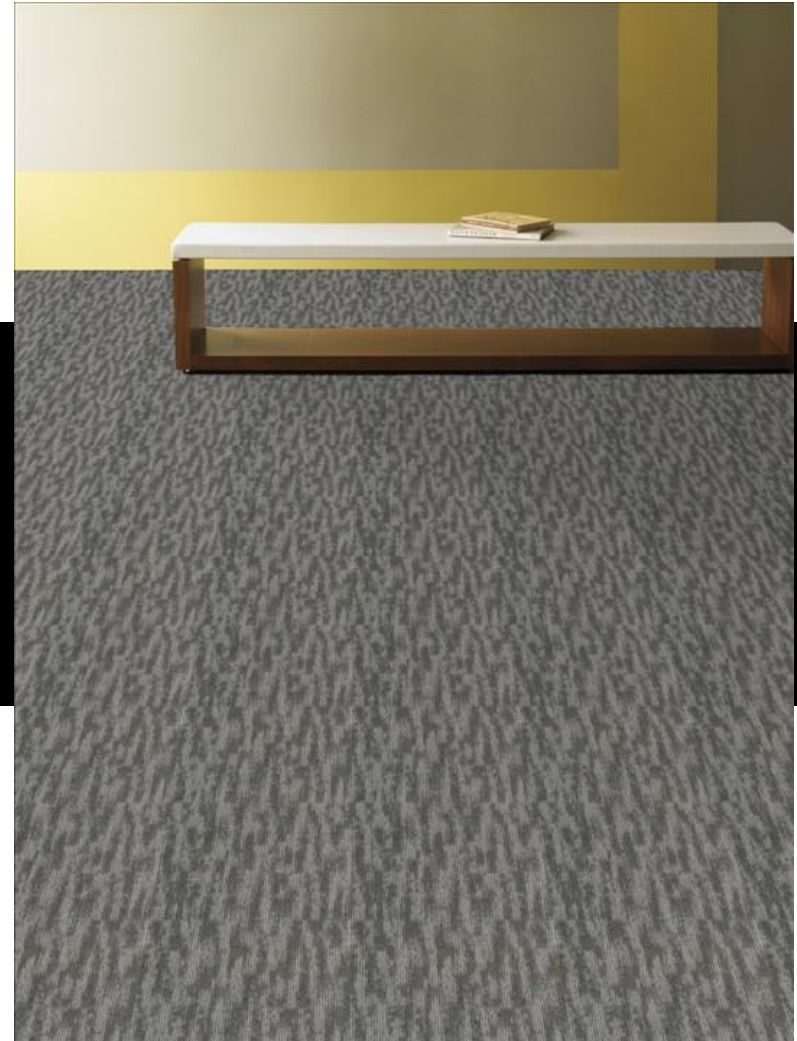

Building Standards
Option 3

General – Finishes Throughout

General Paint

4" Vinyl Cove Base

Door Finish

Accent Paints

Vinyl Composition Tile
Storage Rooms

Open Office Broadloom Carpet

Product installation image. Please refer to physical samples for all colors.

Private Office / Conference Room
Broadloom Carpet

Product installation image. Please refer to physical samples for all colors.